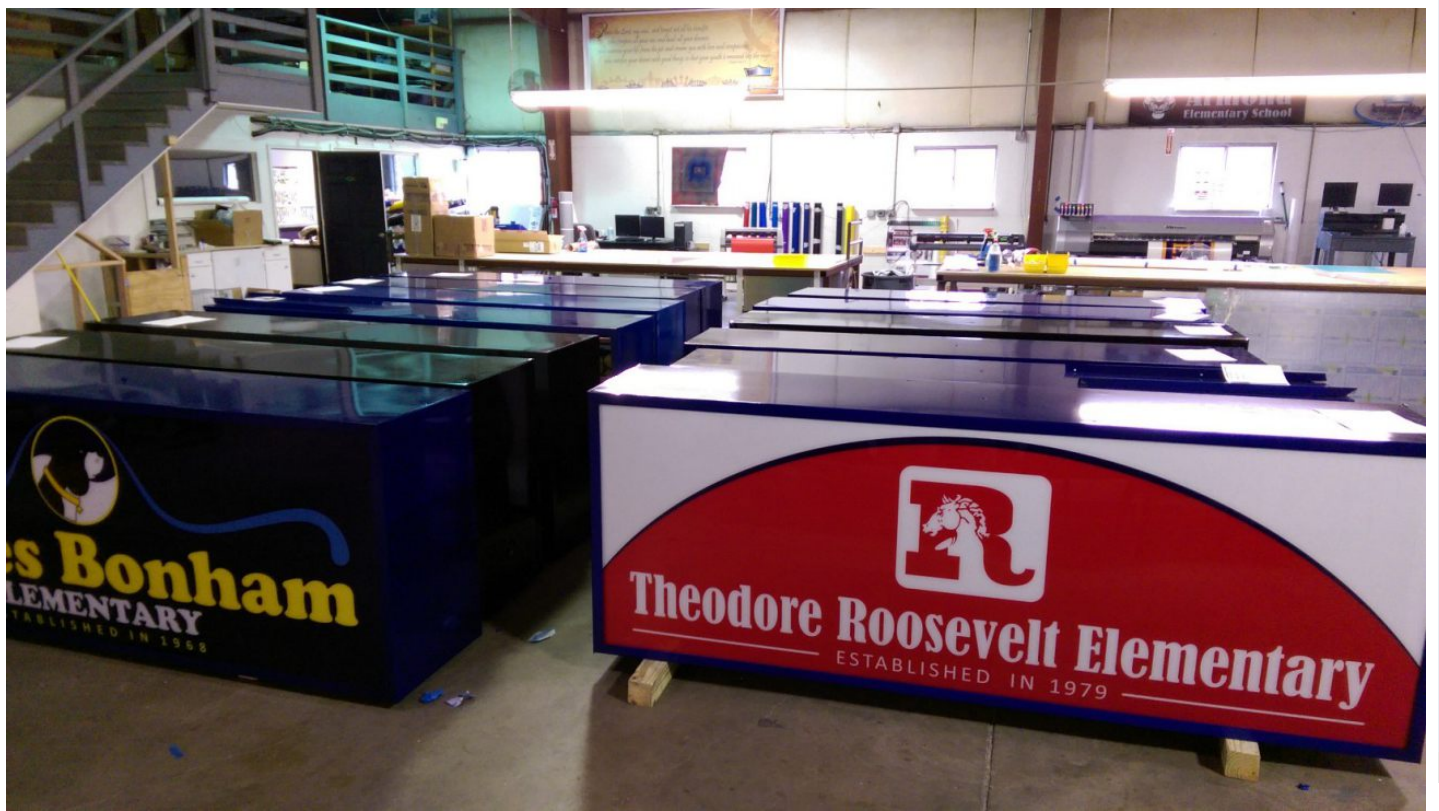

24 Locations McAllen Texas

LED Marquee Signs

Steel saddles
for LED message
unit mounting.
48 units

Steel pole cover frames
lined up as they were
being fabricated.
1" square steel tube

LED illuminated
ID cabinets
framed and wired.

**ID cabinets
being painted.**

**ID cabinets getting
stacked after being
painted.**

**Sign faces getting
decorated with
2nd surface
digital prints.**

ID cabinets lined up for testing.

Wrapping, skidding and loading for shipment!